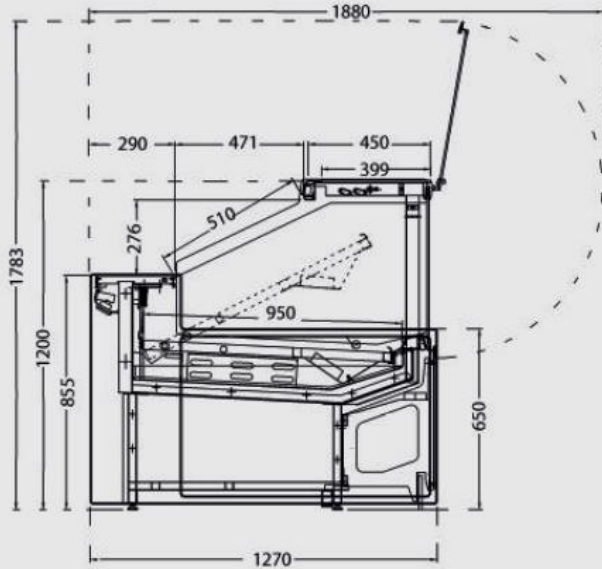

Electric: 220V 15A 1Phase

Plumbing: drain connected to bottom

Paper Holder: standard

Tip-Up Surface: optional

Accessories: matching counters and other accessories available, please ask

info@fmdisplayconcepts.com
800-889-3975
www.fmdisplayconcepts.com

Mirage Squared

Meat, Seafood & Prepared Food Showcase

Sezione Section Section Querschnitt

Feature	inches	mm
Depth (All)	50.0	1270
Height (All)	47.2	1200
Length (L-70)	28.9	735
Length (L-100)	38.6	980
Length (L-120)	48.2	1225
Length (L-150)	57.9	1470
Length (L-200)	77.2	1960
Length (L-250)	96.5	2450
Length (L-300)	115.7	2940
Length (L-320)	125.4	3185
Length (L-340)	135.0	3430
Length (L-370)	144.7	3675
Length (L-400)	154.3	3920
Length (L-420)	164.0	4165
Length (L-440)	173.6	4410